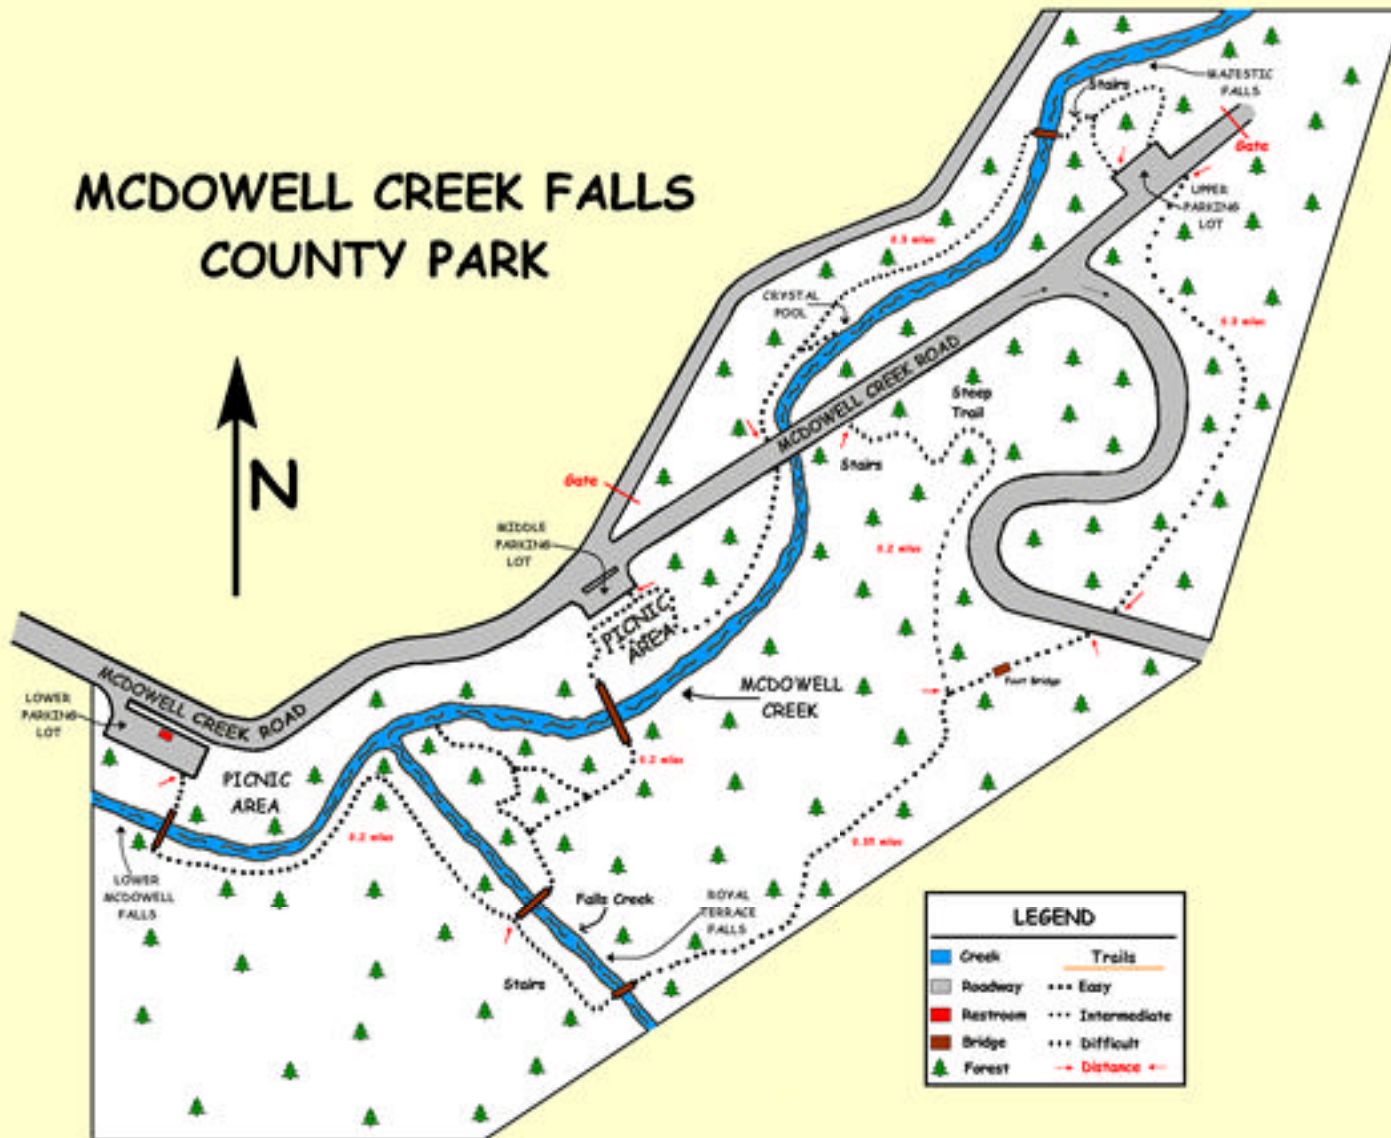

MCDOWELL CREEK FALLS COUNTY PARK

LEGEND	
	Creek
	Roadway
	Restroom
	Bridge
	Forest
	Trails
	Easy
	Intermediate
	Difficult
	Distance